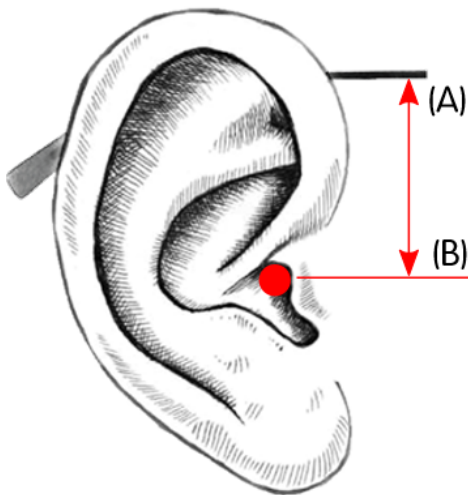

How to choose the right tube length for Marvel

Grab a ruler and get ready to measure your best speaker tube length. Make sure you measure from 0 where your ear joins to your head.

You can use a pair of glasses
Measure the distance from the underside of your glasses frame (A) to the top third of your ear canal (B)

You can use a sheet of paper
Rest a piece of paper horizontally on top of your ear, and measure from the bottom of the paper (A) to the top third of your ear canal (B)

Marvel hearing aid tube length guide

MEASUREMENT	SIZE
19-23 mm	0
23-27 mm	1
27 - 34 mm	2

If you fit within two ranges, pick the larger size.