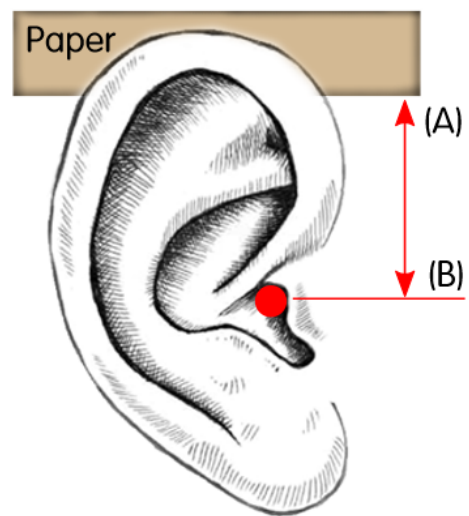

How to choose the right tube length for Marvel

Grab a ruler and get ready to measure your best speaker tube length. Make sure you measure from 0 where your ear joins to your head.

You can use a pair of glasses
Measure the distance from the underside of your glasses frame (A) to the top third of your ear canal (B)

You can use a sheet of paper
Rest a piece of paper horizontally on top of your ear, and measure from the bottom of the paper (A) to the top third of your ear canal (B)

Marvel hearing aid tube length guide

MEASUREMENT	SIZE
19-23 mm	0
23-27 mm	1
27 - 34 mm	2

If you fit within two ranges, pick the larger size.